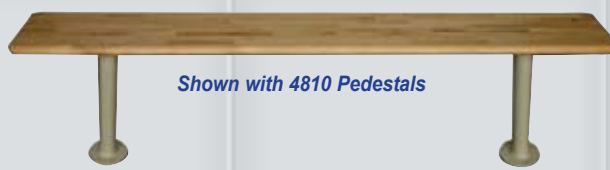

4850 Hi-Tech Steel Pedestal

Fabricated from 14 gauge galvanized sheet steel. 2-piece design allows for concealed fastening. Color: Parchment

4850-S Hi-Tech Stainless Steel Pedestal

Fabricated from 14 gauge stainless steel. 2-piece design allows for concealed fastening. Color: Unpainted

8032 Adjustable Steel Pedestal

With cast aluminum base and concealed anchoring to floor. Color: Parchment

4810 Heavy-Duty Cast Iron Pedestal With 6" diameter top and bottom.

Provided with three anchoring holes at top and bottom. Color: Parchment

4820 Aluminum Moveable Pedestal

Includes holes for optional permanent anchoring to floor. Color: Parchment

Shown with 4820 Pedestals

Shown with 4810 Pedestals

Shown with 4850 Pedestals

Benchtop Length	3' - 8'	9' - 14'	15'
Pedestals Required	2	3	4

Note: Benchtop lengths over 15' will be supplied in sections

Locker Benches are 9-1/2" wide x 1-1/4" thick and made from laminated all white northern hard maple. They are finished with one coat deep penetrating hot sealer and two coats of heavy body high impact hot hydraulically applied lacquer. Bench tops are standard in one foot increments from 3' thru 15'. Non-standard lengths are available on special order (pedestal requirement will be for next standard size up).