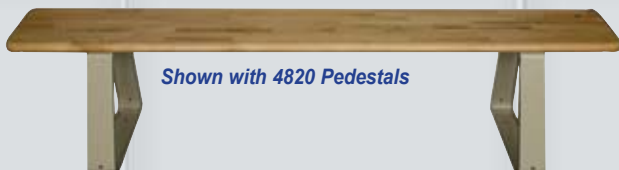

4850 Hi-Tech Steel Pedestal

Fabricated from 14 gauge galvanized sheet steel. 2-piece design allows for concealed fastening. Color: Parchment

4850-S Hi-Tech Stainless Steel Pedestal

Fabricated from 14 gauge stainless steel. 2-piece design allows for concealed fastening. Color: Unpainted

8032 Adjustable Steel Pedestal

With cast aluminum base and concealed anchoring to floor. Color: Parchment

4810 Heavy-Duty Cast Iron Pedestal With 6" diameter top and bottom.

Provided with three anchoring holes at top and bottom. Color: Parchment

4820 Aluminum Moveable Pedestal

Includes holes for optional permanent anchoring to floor. Color: Parchment

Shown with 4820 Pedestals

Shown with 4810 Pedestals

Shown with 4850 Pedestals

Benchtop Length	3' - 8'	9' - 14'	15'
Pedestals Required	2	3	4

Note: Benchtop lengths over 15' will be supplied in sections

Locker Benches are 9-1/2" wide x 1-1/4" thick and made from laminated all white northern hard maple. They are finished with one coat deep penetrating hot sealer and two coats of heavy body high impact hot hydraulically applied lacquer. Bench tops are standard in one foot increments from 3' thru 15'. Non-standard lengths are available on special order (pedestal requirement will be for next standard size up).