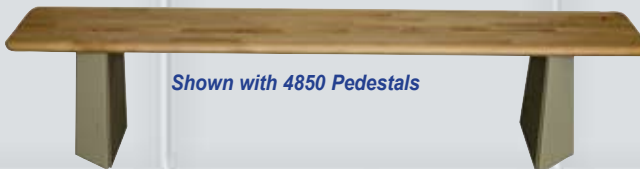

4850 Hi-Tech Steel Pedestal

Fabricated from 14 gauge galvanized sheet steel. 2-piece design allows for concealed fastening. Color: Parchment

4850-S Hi-Tech Stainless Steel Pedestal

Fabricated from 14 gauge stainless steel. 2-piece design allows for concealed fastening. Color: Unpainted

8032 Adjustable Steel Pedestal

With cast aluminum base and concealed anchoring to floor. Color: Parchment

4810 Heavy-Duty Cast Iron Pedestal With 6" diameter top and bottom.

Provided with three anchoring holes at top and bottom. Color: Parchment

4820 Aluminum Moveable Pedestal

Includes holes for optional permanent anchoring to floor. Color: Parchment

Shown with 4820 Pedestals

Shown with 4810 Pedestals

Shown with 4850 Pedestals

Benchtop Length	3' - 8'	9' - 14'	15'
Pedestals Required	2	3	4

Note: Benchtop lengths over 15' will be supplied in sections

Locker Benches are 9-1/2" wide x 1-1/4" thick and made from laminated all white northern hard maple. They are finished with one coat deep penetrating hot sealer and two coats of heavy body high impact hot hydraulically applied lacquer. Bench tops are standard in one foot increments from 3' thru 15'. Non-standard lengths are available on special order (pedestal requirement will be for next standard size up).